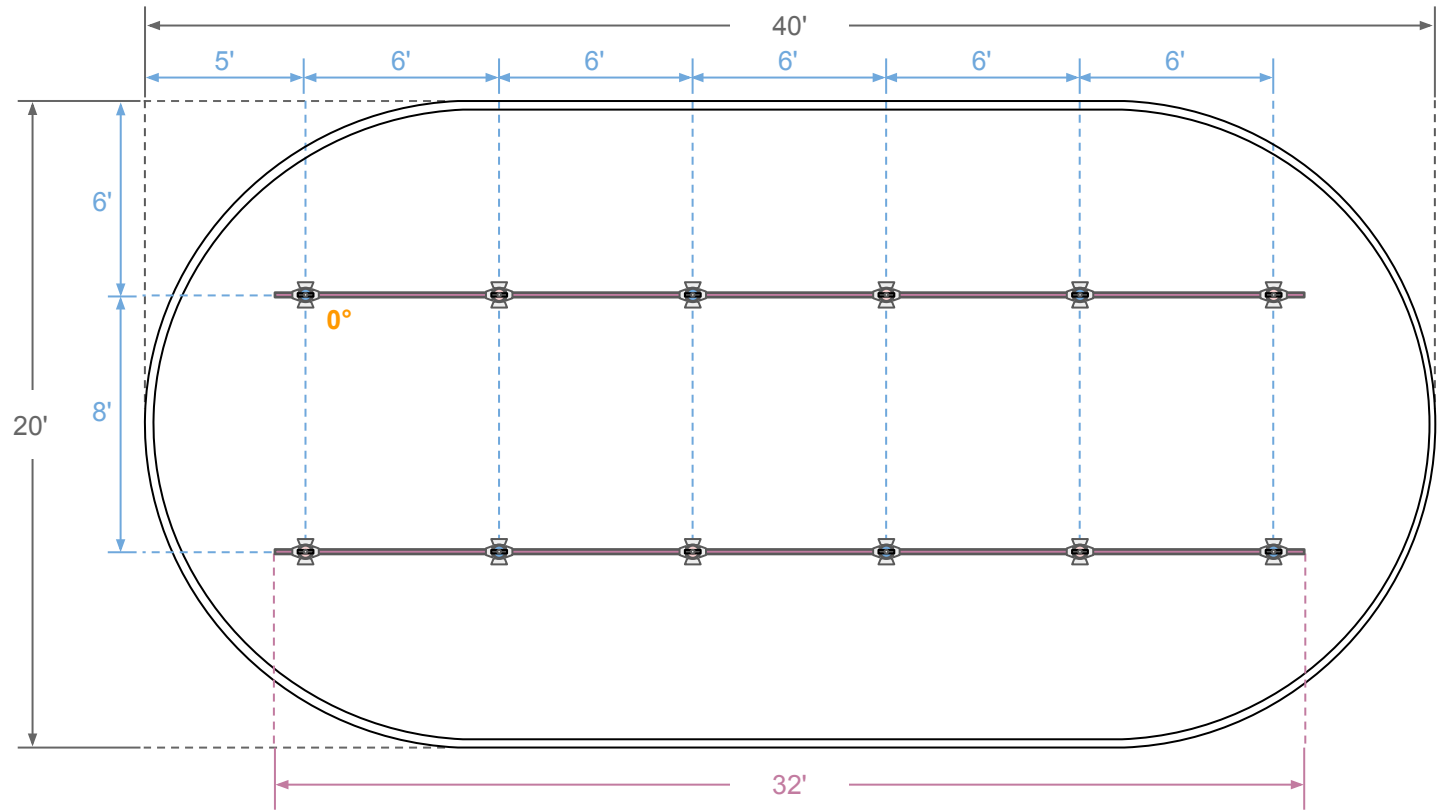

GA Aquarium 3 Touch Pools

TANK 1

GA Aquarium 3 Touch Pools Tank 1 [Result]

Tank 1 Dim. - 40' L x 20' W x 3' H

GA Aquarium 3 Touch Pools Tank 1 Lighting Layout, Top View

Total Fixture-  W500BD (6x) (6500K)  W500BD (6x) (10000K)

GA Aquarium 3 Touch Pools Tank 1 Light Angle, Side View

Total Fixture-

W500BD
(6x)
(6500K)

W500BD
(6x)
(10000K)

GA Aquarium 3 Touch Pools *TANK 1* BOM

Part No.	Description	QTY
CXW500BD-AMZ-WH-TOX-PSX-US	W500BD AMZ, 175W, 55D, White, 2 Circuit, DMX Control	6
CXW500BD-TB-WH-TOX-PSX-US	W500BD TB, 175W, 55D, White, 2 Circuit, DMX Control	6
9000-UL8/W-ST2-120	8ft, 120V, 2 Circuit w/ DataBus, White	8
9010/W-2C	Straight Coupler w/ DataBus & Power Feed, White	6
9001/W-2C	End Feed, 2 Circuit w/ DataBus, Right, White	2
9002/W-2C	End Feed, 2 Circuit w/ DataBus, Left, White	2