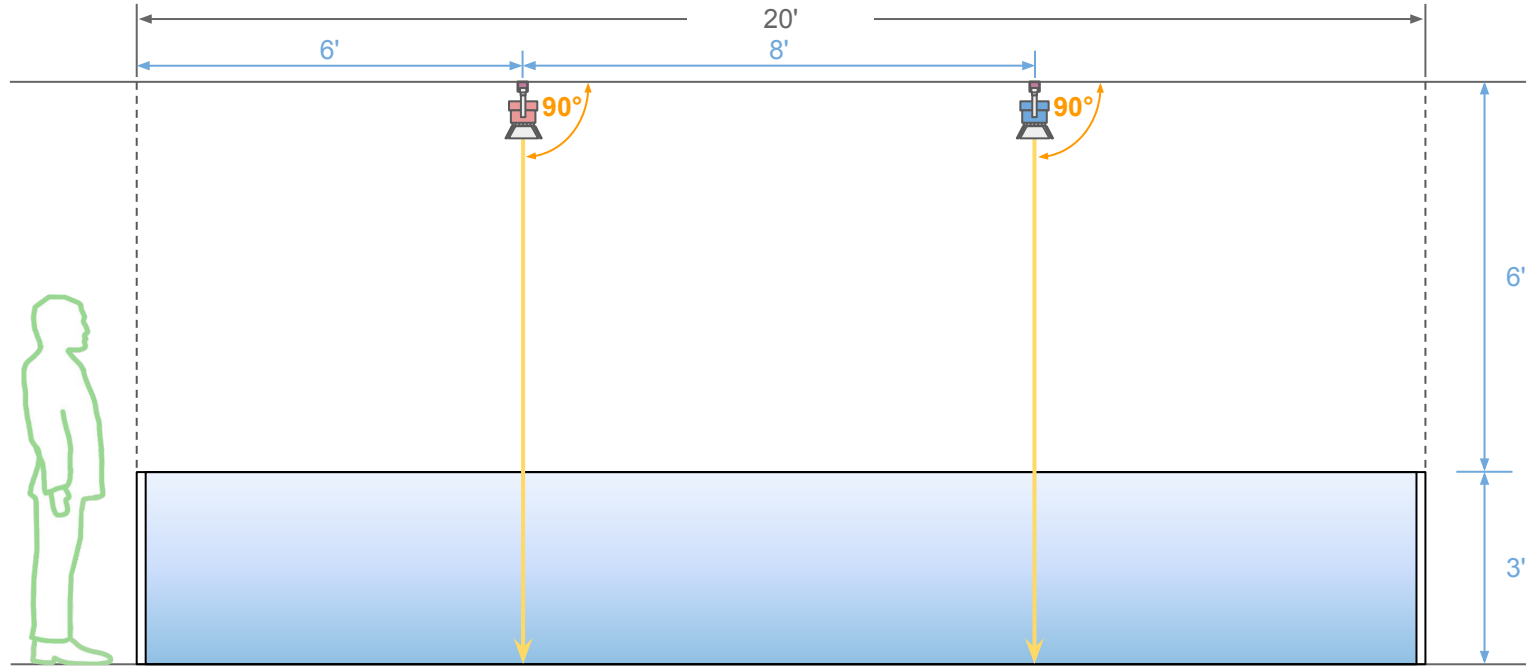

GA Aquarium 3 Touch Pools

TANK 1

GA Aquarium 3 Touch Pools Tank 1 [Result]

Tank 1 Dim. - 40' L x 20' W x 3' H

GA Aquarium 3 Touch Pools Tank 1 Lighting Layout, Top View

Total Fixture-  W500BD (6x) (6500K)  W500BD (6x) (10000K)

GA Aquarium 3 Touch Pools Tank 1 Light Angle, Side View

Total Fixture-

W500BD
(6x)
(6500K)

W500BD
(6x)
(10000K)

GA Aquarium 3 Touch Pools *TANK 1* BOM

Part No.	Description	QTY
CXW500BD-AMZ-WH-TOX-PSX-US	W500BD AMZ, 175W, 55D, White, 2 Circuit, DMX Control	6
CXW500BD-TB-WH-TOX-PSX-US	W500BD TB, 175W, 55D, White, 2 Circuit, DMX Control	6
9000-UL8/W-ST2-120	8ft, 120V, 2 Circuit w/ DataBus, White	8
9010/W-2C	Straight Coupler w/ DataBus & Power Feed, White	6
9001/W-2C	End Feed, 2 Circuit w/ DataBus, Right, White	2
9002/W-2C	End Feed, 2 Circuit w/ DataBus, Left, White	2