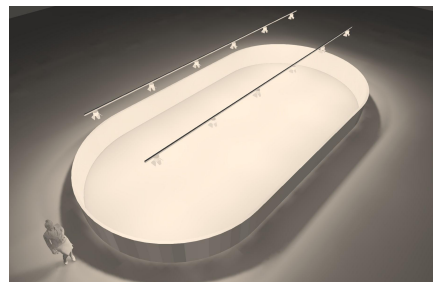

GA Aquarium 3 Touch Pools

TANK 1

GA Aquarium 3 Touch Pools Tank 1 [Result]

Tank 1 Dim. - 40' L x 20' W x 3' H

GA Aquarium 3 Touch Pools Tank 1 Lighting Layout, Top View

Total Fixture-  W500BD (6x) (6500K)  W500BD (6x) (10000K)

GA Aquarium 3 Touch Pools Tank 1 Light Angle, Side View

Total Fixture-

W500BD
(6x)
(6500K)

W500BD
(6x)
(10000K)

GA Aquarium 3 Touch Pools *TANK 1* BOM

Part No.	Description	QTY
CXW500BD-AMZ-WH-TOX-PSX-US	W500BD AMZ, 175W, 55D, White, 2 Circuit, DMX Control	6
CXW500BD-TB-WH-TOX-PSX-US	W500BD TB, 175W, 55D, White, 2 Circuit, DMX Control	6
9000-UL8/W-ST2-120	8ft, 120V, 2 Circuit w/ DataBus, White	8
9010/W-2C	Straight Coupler w/ DataBus & Power Feed, White	6
9001/W-2C	End Feed, 2 Circuit w/ DataBus, Right, White	2
9002/W-2C	End Feed, 2 Circuit w/ DataBus, Left, White	2