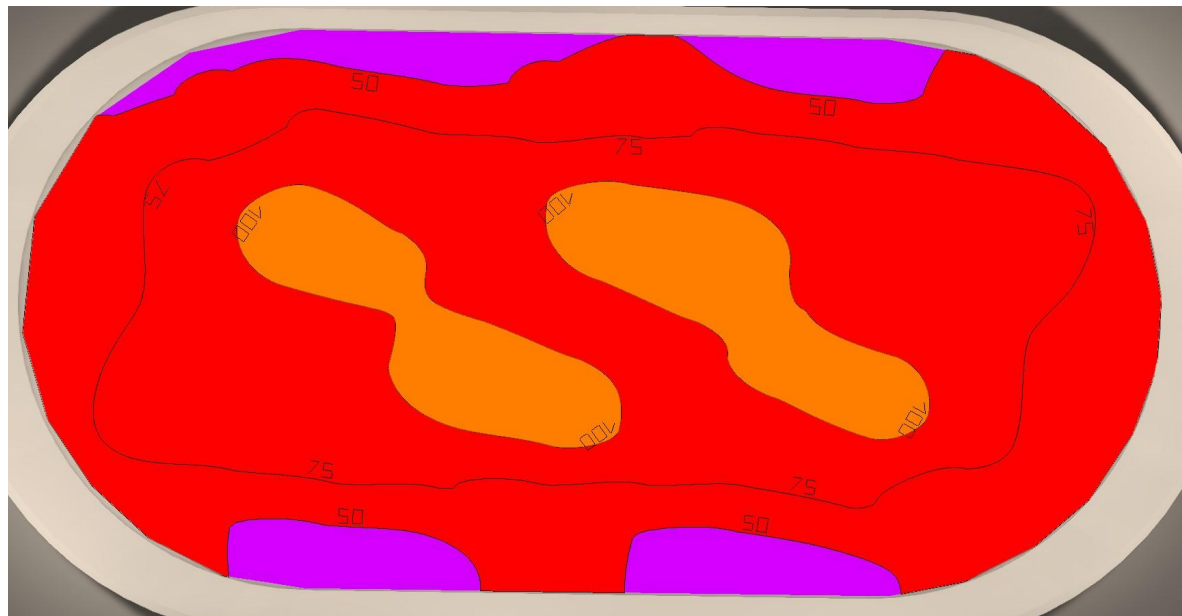

GA Aquarium 3 Touch Pools

TANK 1

GA Aquarium 3 Touch Pools Tank 1 [Result]

Tank 1 Dim. - 40' L x 20' W x 3' H

GA Aquarium 3 Touch Pools Tank 1 Lighting Layout, Top View

Total Fixture-  W500BD (6x) (6500K)  W500BD (6x) (10000K)

GA Aquarium 3 Touch Pools Tank 1 Light Angle, Side View

Total Fixture-

W500BD
(6x)
(6500K)

W500BD
(6x)
(10000K)

GA Aquarium 3 Touch Pools *TANK 1* BOM

Part No.	Description	QTY
CXW500BD-AMZ-WH-TOX-PSX-US	W500BD AMZ, 175W, 55D, White, 2 Circuit, DMX Control	6
CXW500BD-TB-WH-TOX-PSX-US	W500BD TB, 175W, 55D, White, 2 Circuit, DMX Control	6
9000-UL8/W-ST2-120	8ft, 120V, 2 Circuit w/ DataBus, White	8
9010/W-2C	Straight Coupler w/ DataBus & Power Feed, White	6
9001/W-2C	End Feed, 2 Circuit w/ DataBus, Right, White	2
9002/W-2C	End Feed, 2 Circuit w/ DataBus, Left, White	2